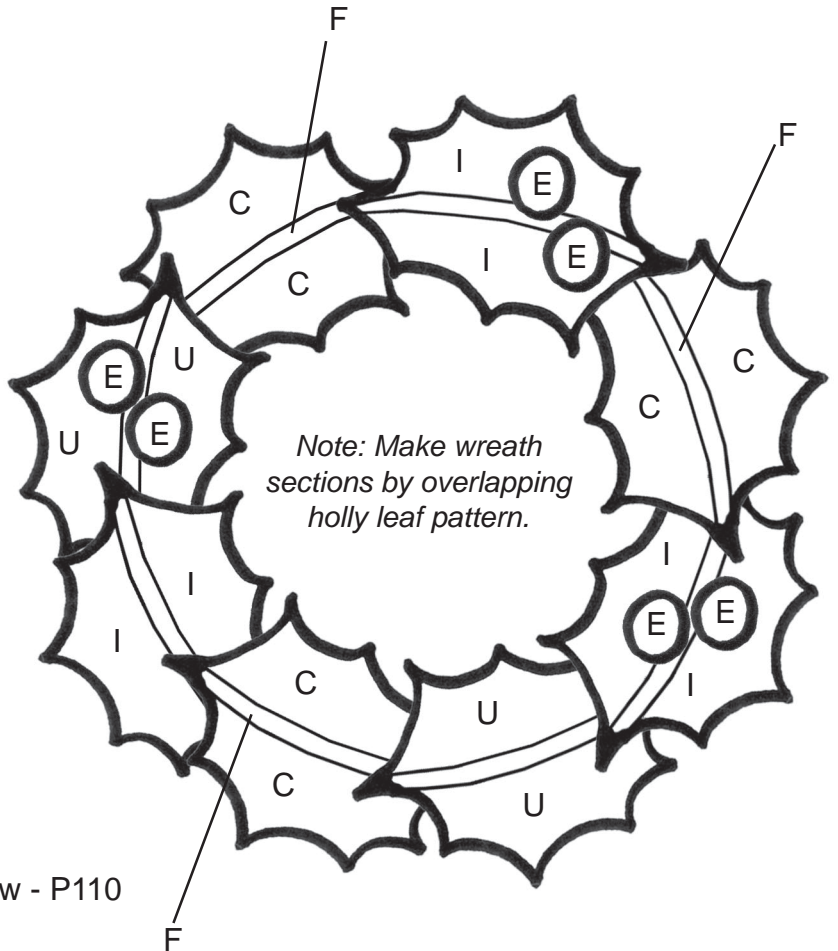

WASSER™

Wasser Glass Color Suggestions

- A - White - S199
- B - Blue - S801
- C - Shamrock - S702
- D - Brown - S501
- E - Red - S402
- F - Gold - M101
- G - Yellow - S203
- H - Purple - S803
- I - Lt Grn/Shmrk/Mint/Ylw - P110
- U - Light Green - S703