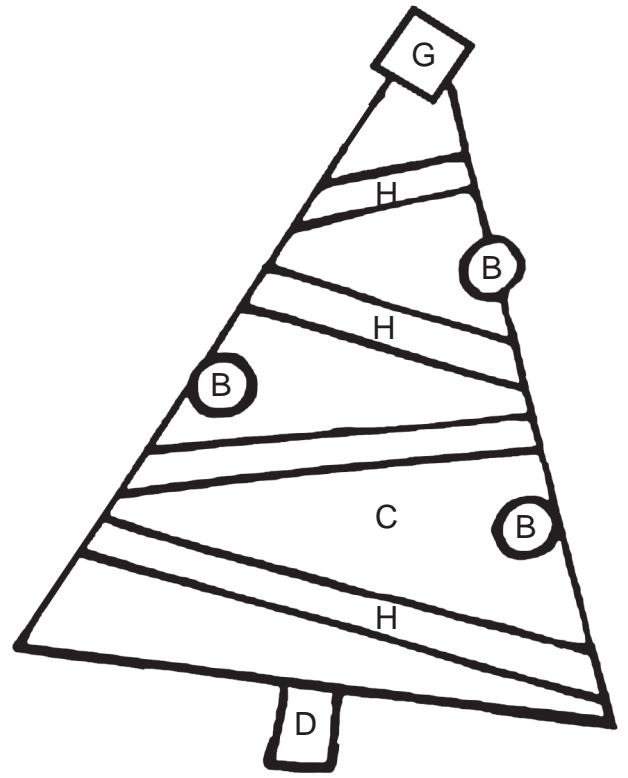

WASSER™

Wasser Glass Color Suggestions

- A - White - S199
- B - Blue - S801
- C - Shamrock - S702
- D - Brown - S501
- E - Red - S402
- F - Gold - M101
- G - Yellow - S203
- H - Purple - S803
- I - Lt Grn/Shmrk/Mint/Ylw - P110
- U - Light Green - S703